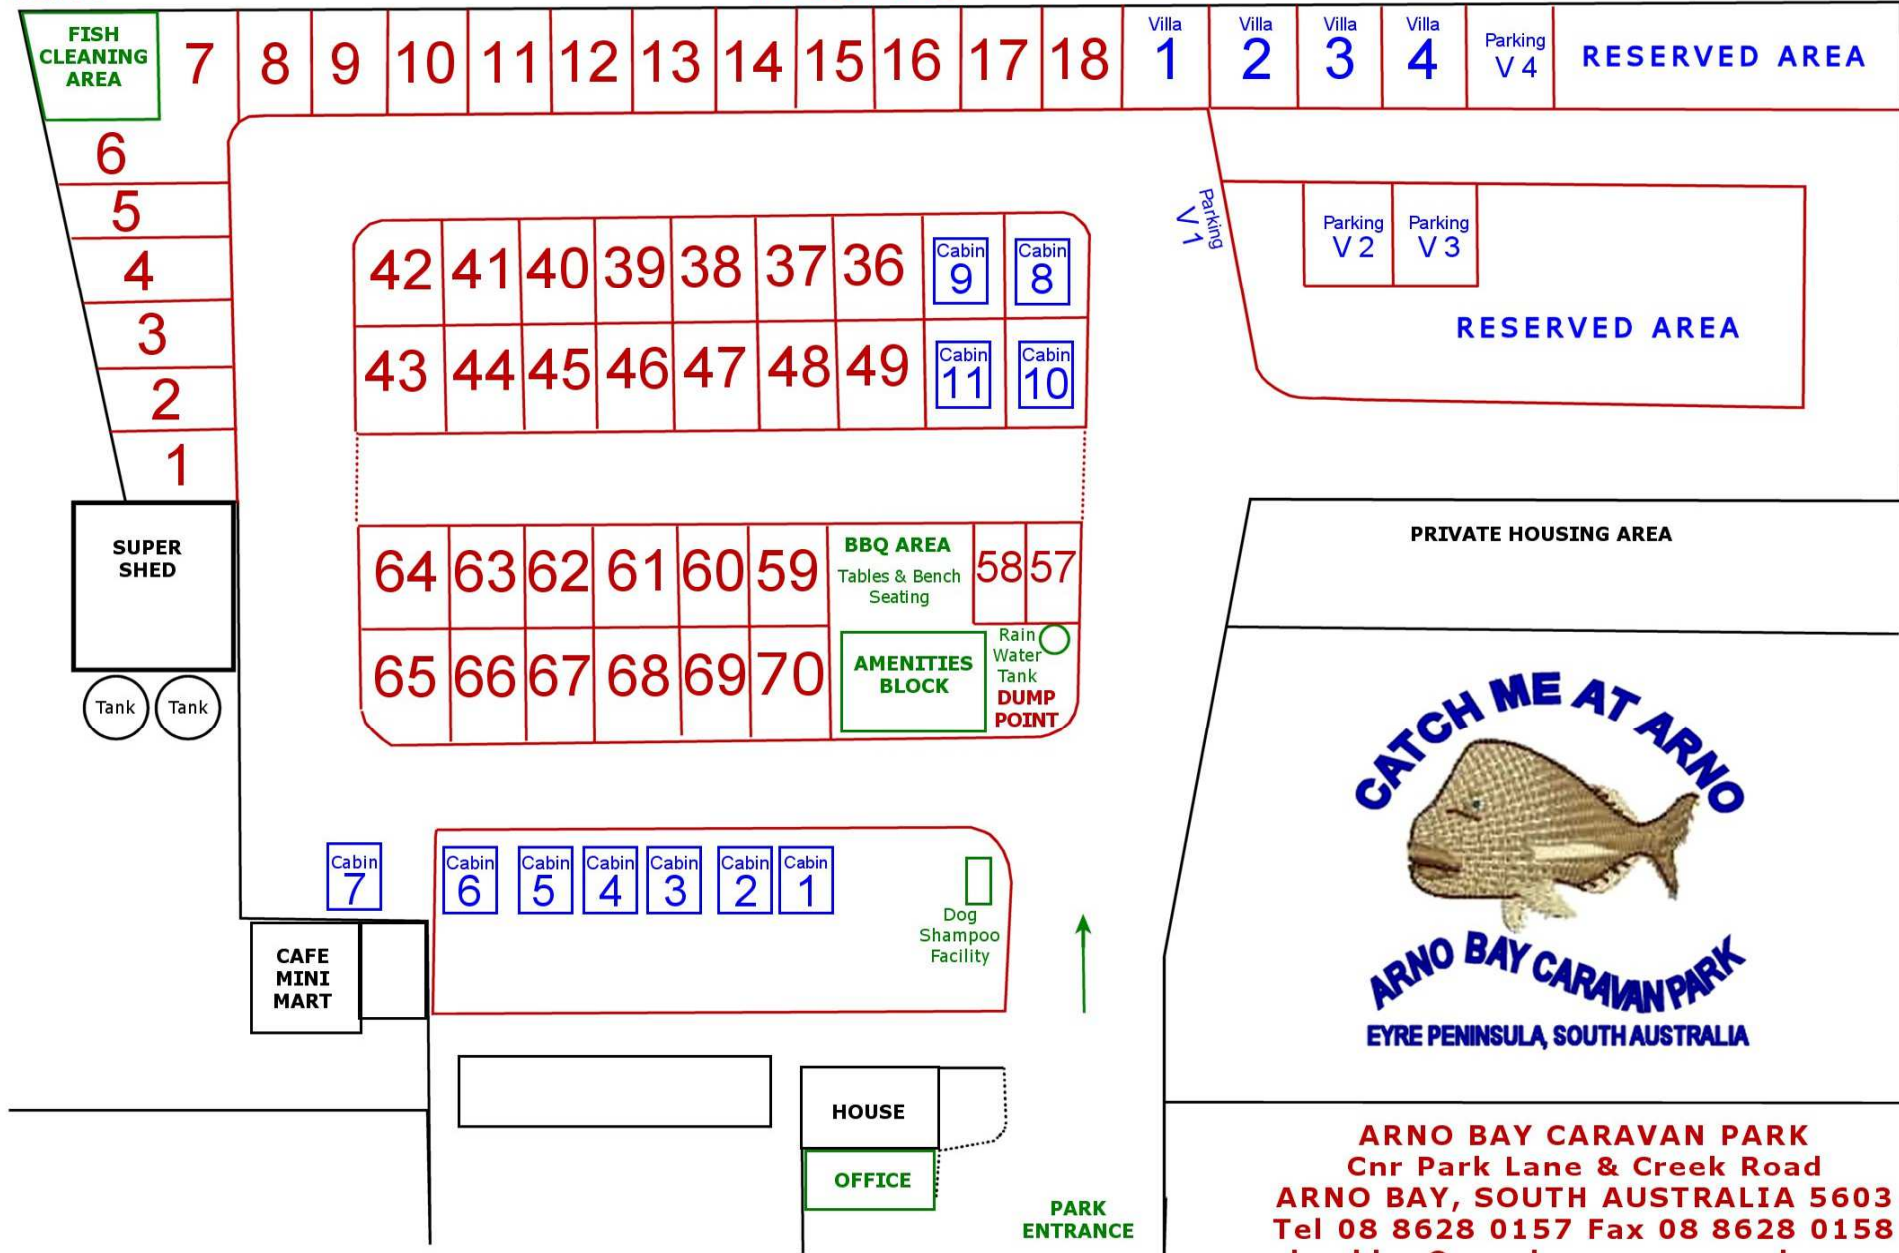

JETTY

FORESHORE

ARNO BAY CARAVAN PARK
 Cnr Park Lane & Creek Road
 ARNO BAY, SOUTH AUSTRALIA 5603
 Tel 08 8628 0157 Fax 08 8628 0158
 booking@arnobaycaravanpark.com
 www.arnobaycaravanpark.com

PARK ENTRANCE